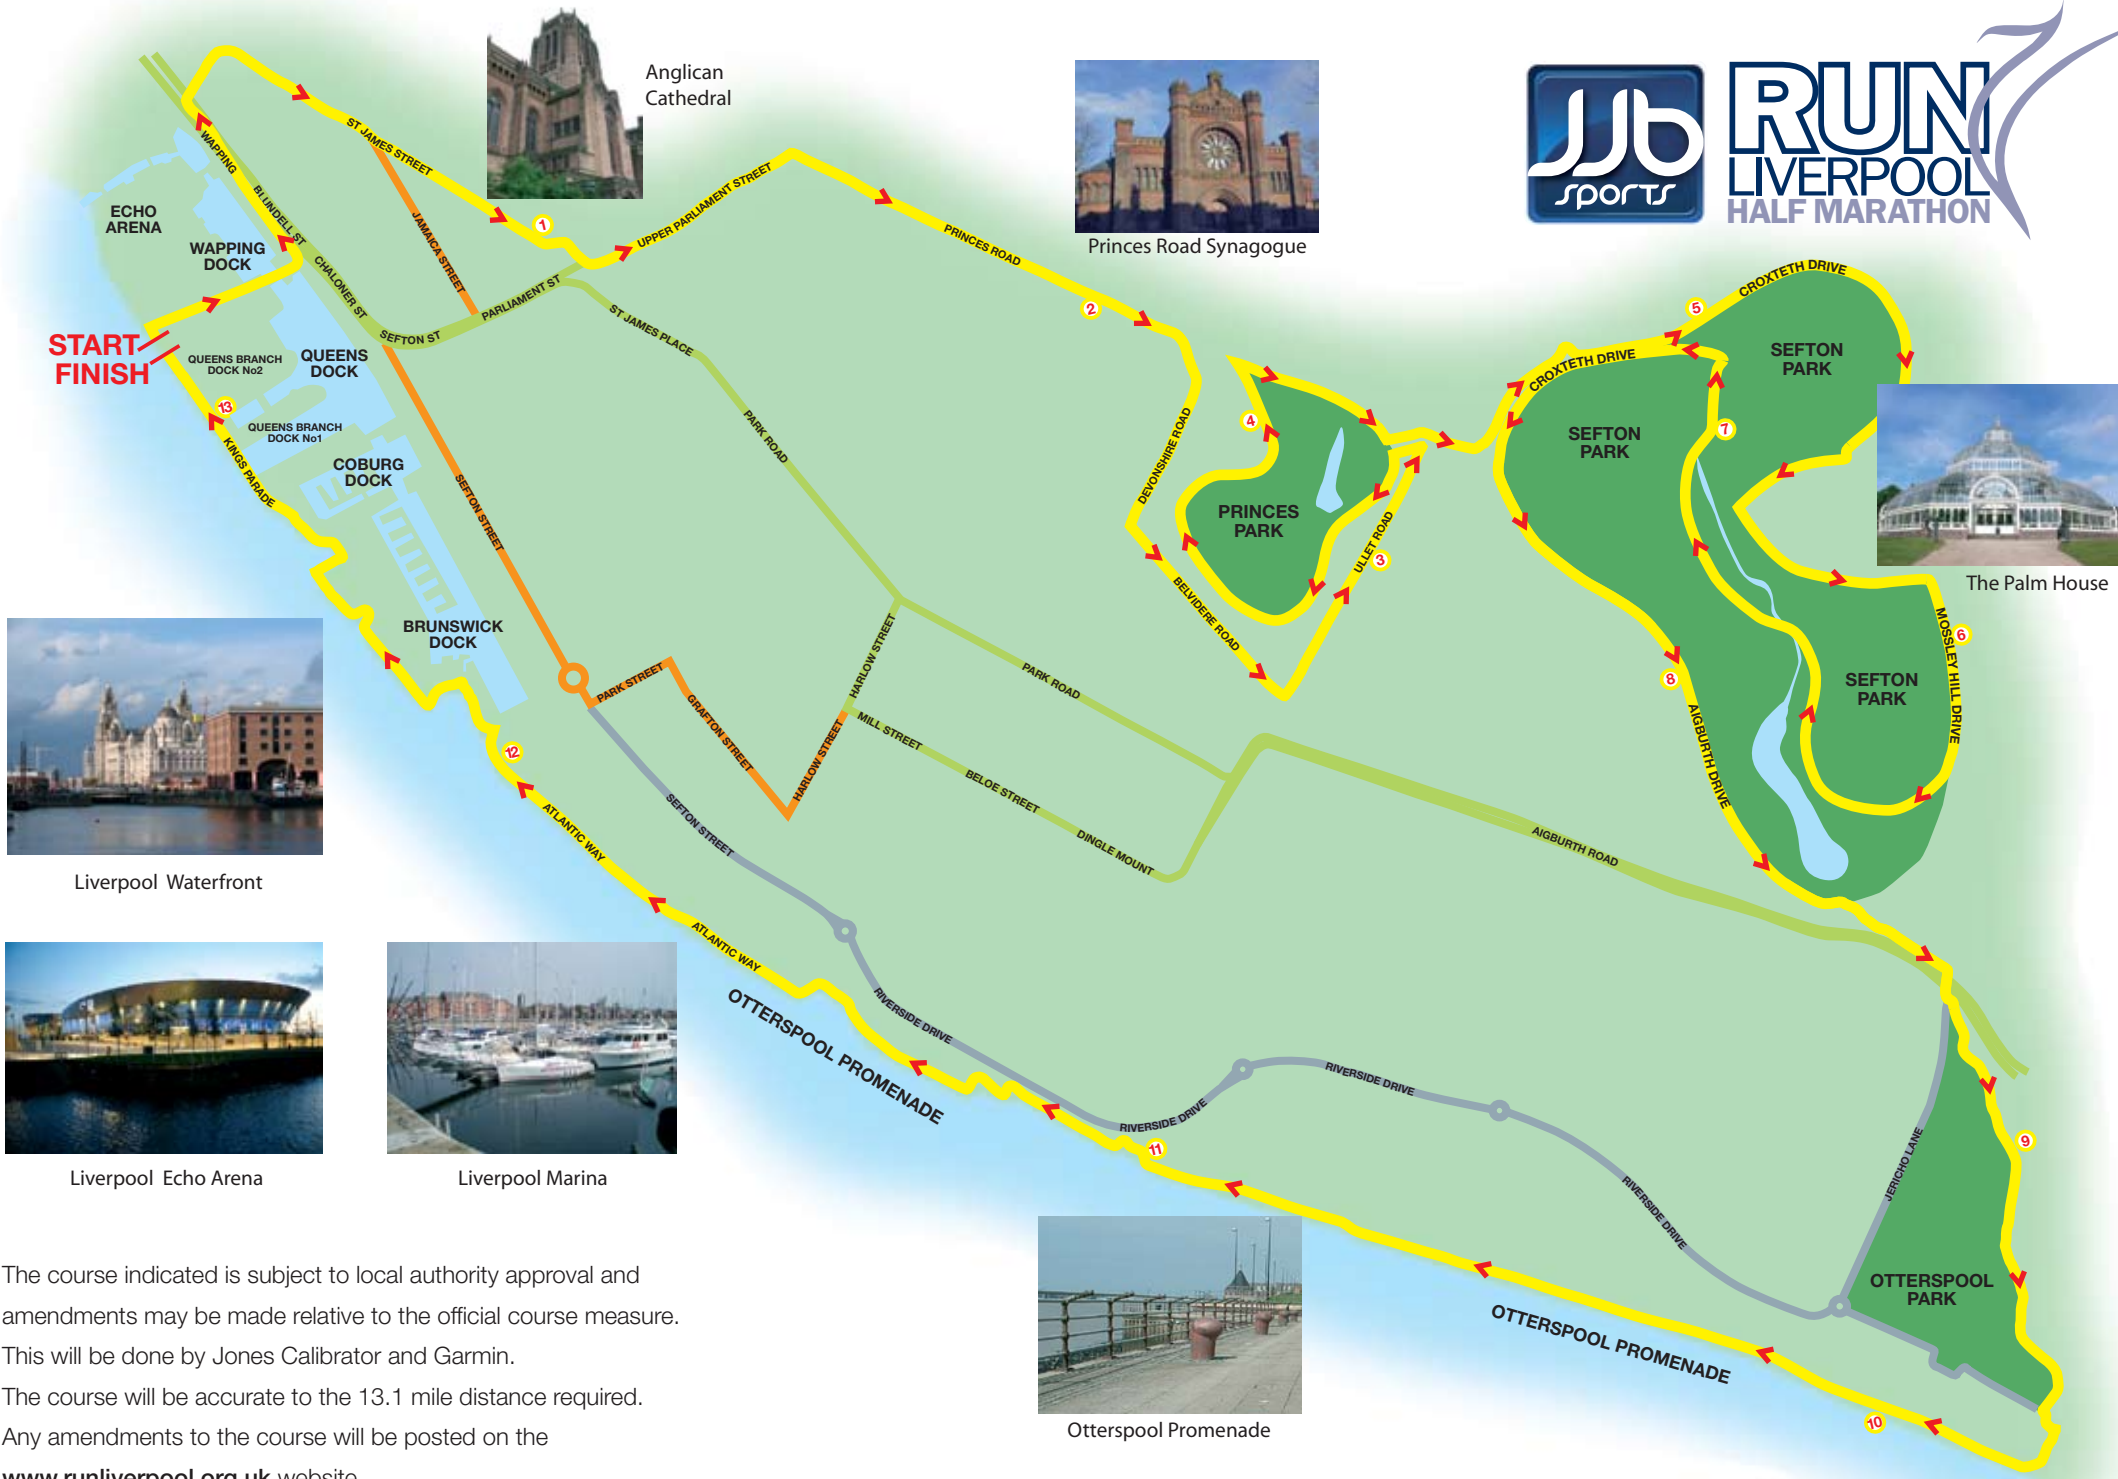

# RUN LIVERPOOL HALF MARATHON

Anglican Cathedral

Princes Road Synagogue

The Palm House

Liverpool Waterfront

Liverpool Echo Arena

Liverpool Marina

Otterspool Promenade

START FINISH

The course indicated is subject to local authority approval and amendments may be made relative to the official course measure. This will be done by Jones Calibrator and Garmin. The course will be accurate to the 13.1 mile distance required. Any amendments to the course will be posted on the [www.runliverpool.org.uk](http://www.runliverpool.org.uk) website.